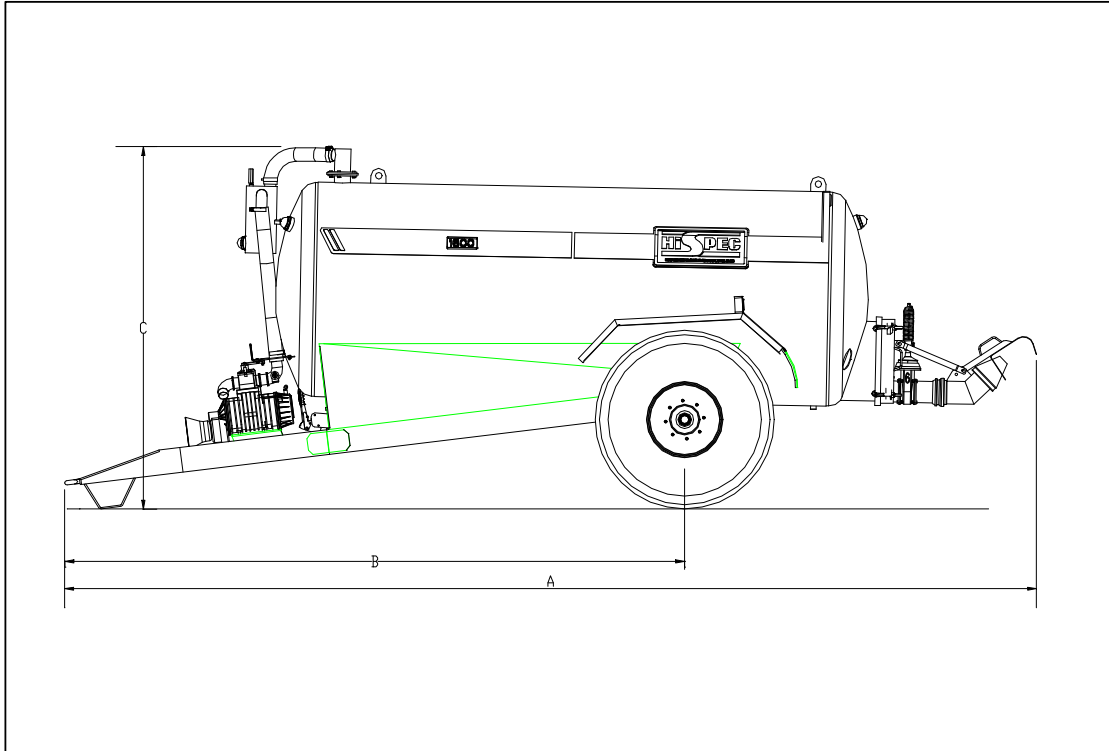

2006

Vacuum Tanker Technical Specifications

Model		800	800	800
Tyre sizes		15x22.5	16.5x22.6	BN3
Overall width		2150mm	2200mm	2350mm
Overall length	A	5745mm	5745mm	5745mm
Ring to wheel centre	B	3350mm	3350mm	3350mm
Overall height from the ground	C	2350mm	2350mm	2350mm
Tank Length		3020mm	3020mm	3020mm
Tank Diameter		1220mm	1220mm	1220mm

Model		1000	1000	1000
Tyre sizes		15x22.5	16.5x22.6	BN3
Overall width		N/A	N/A	N/A
Overall length	A	N/A	N/A	N/A
Ring to wheel centre	B	N/A	N/A	N/A
Overall height from the ground	C	N/A	N/A	N/A
Tank Length		3295mm	3295mm	3295mm
Tank Diameter		1372mm	1372mm	1372mm

Model		2300	2300	2300
Tyre sizes		28.1x26	750/60 -30.5	30.5x32
Overall width		2580mm	2620mm	2640mm
Overall length	A	7245mm	7245mm	7245mm
Ring to wheel centre	B	4460mm	4460mm	4460mm
Overall height from the ground	C	3140mm	3140mm	3140mm
Tank length		4300mm	4300mm	4300mm
Tank diameter		1866mm	1866mm	1866mm

Model		2500	2500
Tyre sizes		30.5 x 32	750/60-30.5
Overall width		2610mm	2580mm
Overall length	A	8145mm	8145mm
Ring to wheel centre	B	4930mm	4930mm
Overall height from the ground	C	3140mm	3140mm
Tank length		4910mm	4910mm
Tank diameter		1866mm	1866mm