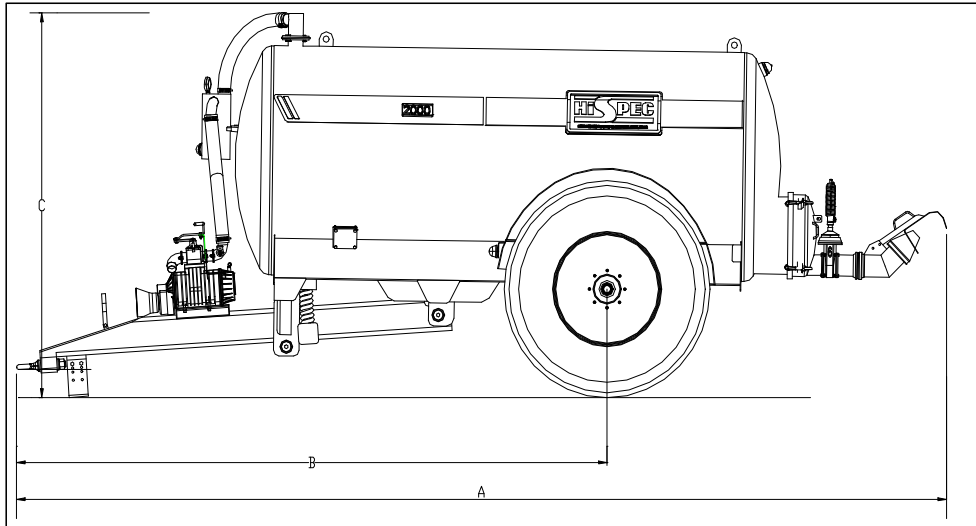

Model		2000	2000	2000	2000	2000	2000	2000
Tyre sizes		BN3	550/50-22.5	600/50-22.5	21.3 -26	23.1-26	28.1 -26	750/60 -30.5
Overall width		2580mm	2600mm	2700mm	2500mm	2410mm	2580mm	2620mm
Overall length	A	7305mm	7305mm	7305mm	7305mm	7305mm	7305mm	7305mm
Ring to wheel centre	B	4540mm	4540mm	4540mm	4540mm	4540mm	4540mm	4540mm
Overall height from the ground	C	3020mm	3020mm	3020mm	3020mm	3020mm	3020mm	3020mm
Tank length		4260mm	4260mm	4260mm	4260mm	4260mm	4260mm	4260mm
Tank diameter		1740mm	1740mm	1740mm	1740mm	1740mm	1740mm	1740mm

Model		2300	2300	2300
Tyre sizes		28.1x26	750/60 -30.5	30.5x32
Overall width		2580mm	2620mm	2640mm
Overall length	A	7245mm	7245mm	7245mm
Ring to wheel centre	B	4460mm	4460mm	4460mm
Overall height from the ground	C	3140mm	3140mm	3140mm
Tank length		4300mm	4300mm	4300mm
Tank diameter		1866mm	1866mm	1866mm

Model		2500	2500
Tyre sizes		30.5 x 32	750/60-30.5
Overall width		2610mm	2580mm
Overall length	A	8145mm	8145mm
Ring to wheel centre	B	4930mm	4930mm
Overall height from the ground	C	3140mm	3140mm
Tank length		4910mm	4910mm
Tank diameter		1866mm	1866mm